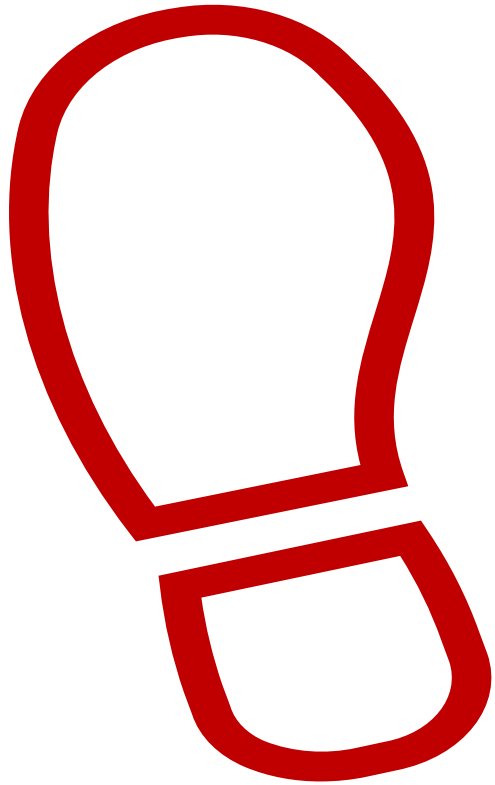

Dance Move Signs

Clap

Grapevine

A blue arrow pointing to the left, with the word "Left" written inside in a bold, black, sans-serif font. The arrow has a black outline and a solid blue fill. The text is centered within the arrow's body.

Left

point

The image features the word "point" written in a red, rounded, sans-serif font. The text is centered within a red, hand-drawn outline that resembles a speech bubble or a stylized arrow pointing to the right. The outline has a thick, slightly irregular stroke, giving it a hand-drawn appearance. The word "point" is positioned in the middle of the shape, with the "p" and "o" being larger and more prominent than the "i", "n", and "t". The overall style is simple and graphic.

Right

Spin

Turn

Step

Kick

Dance
Freestyle