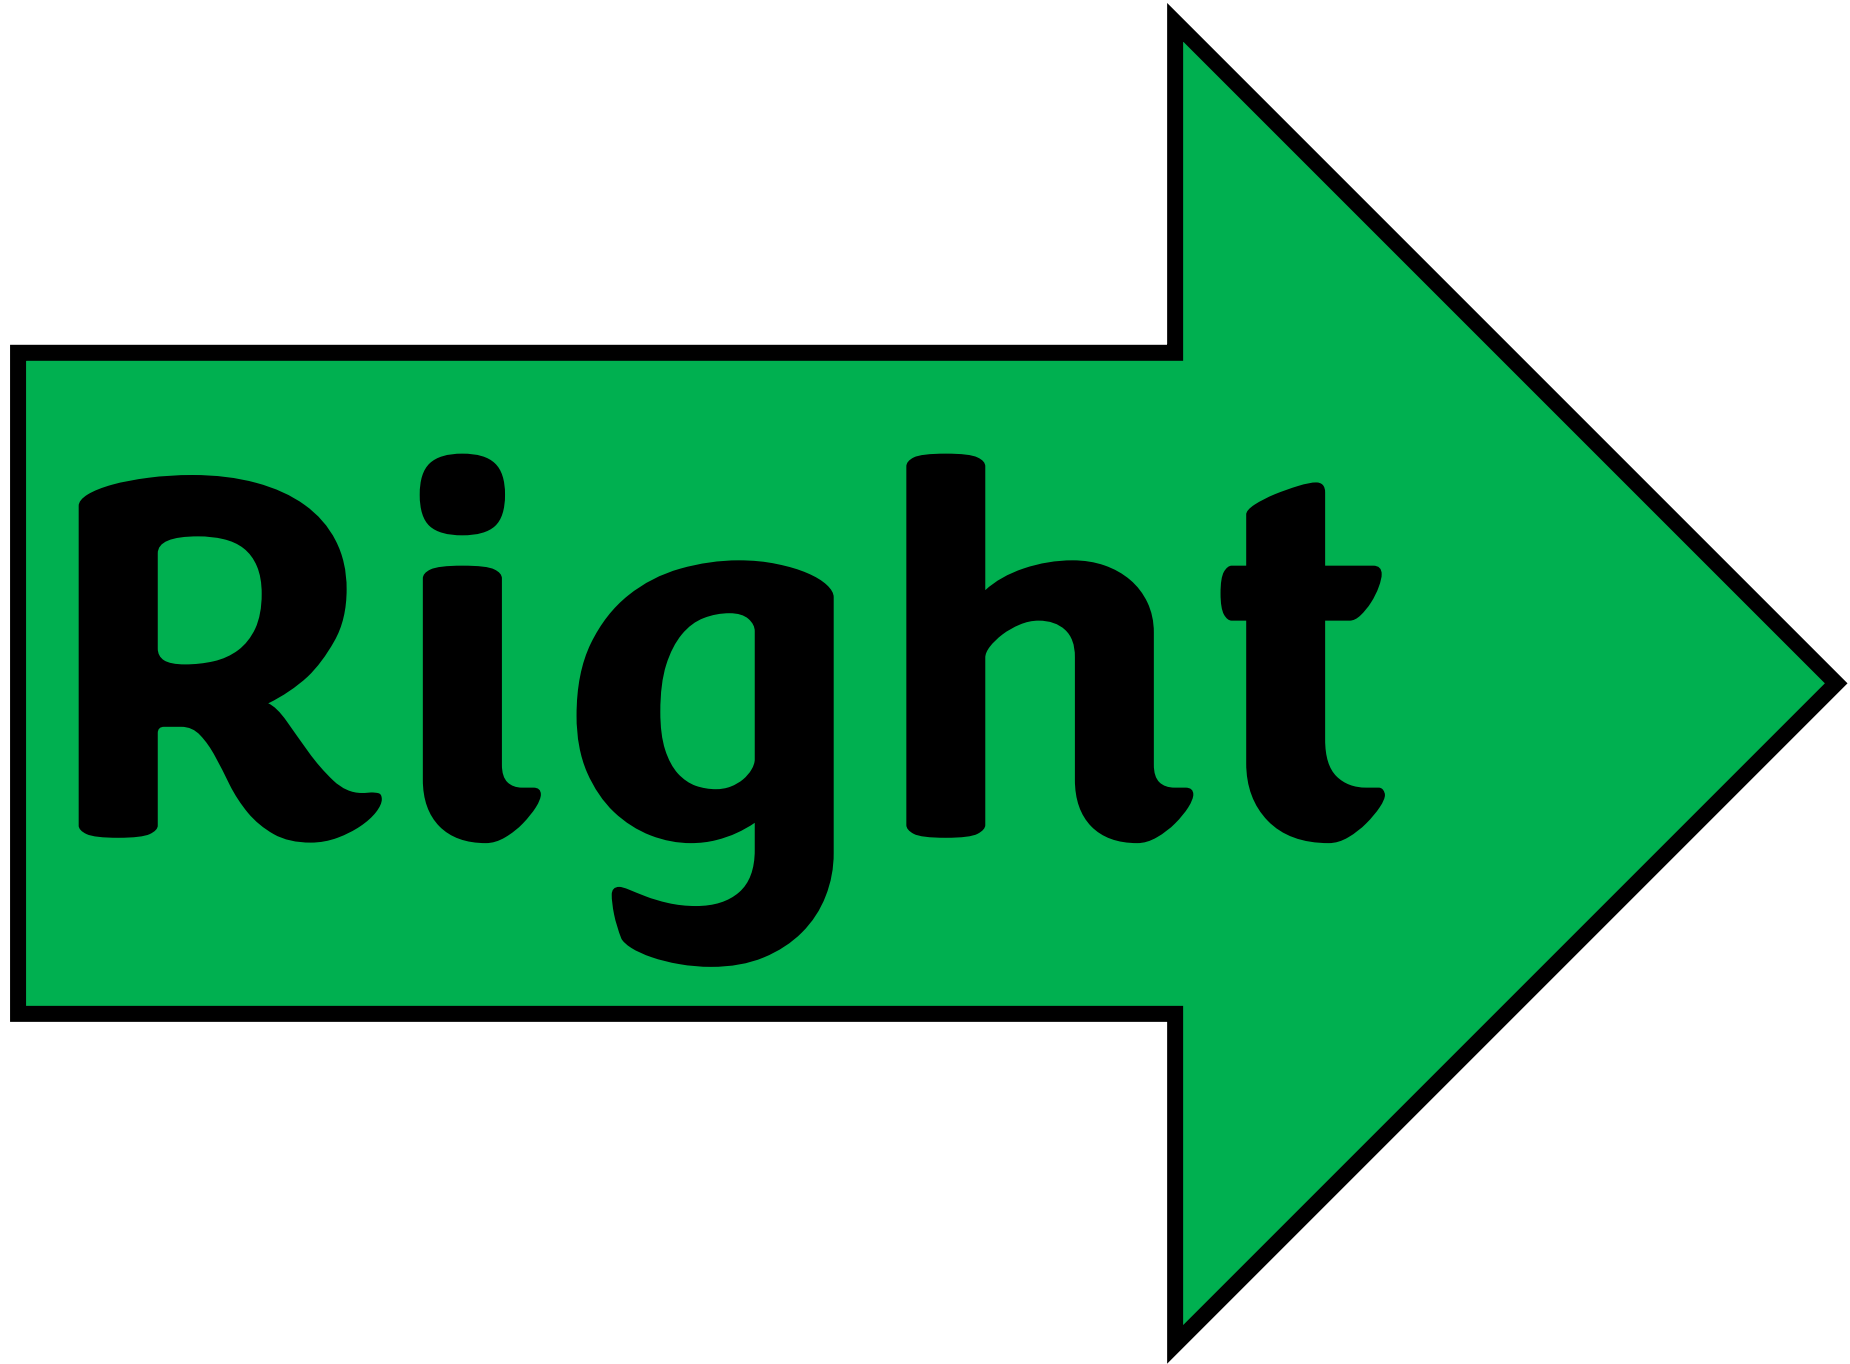

Dance Move Signs

Clap

Grapevine

A blue arrow pointing to the left, with the word "Left" written inside in a bold, black, sans-serif font. The arrow has a black outline and a solid blue fill. The text is centered within the arrow's body.

Left

point

The image features the word "point" written in a red, rounded, sans-serif font. The text is centered within a red, hand-drawn outline that resembles a speech bubble or a stylized arrow pointing to the right. The outline has a thick, slightly irregular stroke, giving it a hand-drawn appearance. The word "point" is positioned in the middle of the shape, with the "p" and "o" being larger and more prominent than the "i", "n", and "t". The overall style is simple and graphic.